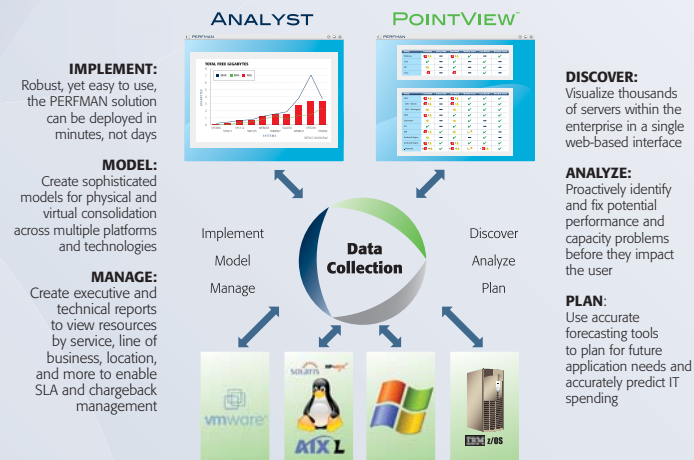

It's All About Having the **Right Information** and Making the **Right Decisions** at the **Right Time**, Enabling IT Governance and **Aligning IT** with **Business Objectives**

THE PERFORMAN SOLUTION PROVIDES:

- Cross-Platform Visibility
- Full Physical and Virtual Infrastructure Management
- Performance & Capacity Management
- Advanced Infrastructure Analytics

TO ENABLE:

- Data Center Optimization
- Physical and Virtual Server Consolidation
- Cost Control & Reduction
- Green IT Initiatives
- SLA Monitoring and Management
- Proactive Identification and Resolution of Infrastructure Bottlenecks

The PERFORMAN Solution provides visibility across the following operating environments and applications:

Operating Systems

- VMware ESX
- Microsoft Windows
- Red Hat Enterprise Linux
- SUSE Linux Enterprise Server
- AIX
- HP-UX
- Solaris
- IBM z/OS

Application Environments

- Microsoft Exchange
- Microsoft IIS
- Microsoft SQL Server
- Active Directory
- Oracle
- IBM DB2
- CICS
- zLIPS & zAAPS
- Tape Libraries

“PERFORMAN HAS PROVIDED US SUBSTANTIAL INSIGHT INTO OUR IT ENVIRONMENT. THEIR SOFTWARE SAVES TIME, IS EASY TO USE AND SIMPLIFIES EVEN THE MOST COMPLEX PERFORMANCE AND CAPACITY DATA.”

TDS Telecom

THE PERFORMAN SOLUTION INCLUDES:

North America | Germany | Switzerland | Austria | South Africa | United Kingdom | Ireland | South Korea

WWW.PERFORMAN.COM

Enterprise Wide Visibility Across All Platforms. 20 Year Heritage. Low Total Cost of Ownership. Ease of Installation. Ease of Use.