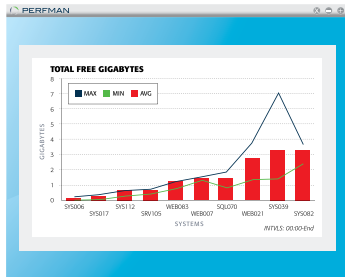

THE PERFMAN SOLUTION FOR Z/OS INCLUDES:

ANALYST

A Powerful Analytical and Modeling Tool

Analyst provides deep drill down analysis and accurate forecasting through an intuitive, fast and flexible interface. Analyst helps you:

- Model infrastructure changes with advanced simulation tools
- View your entire infrastructure and identify problems before they impact your users
- Perform detailed trend analysis to accurately anticipate the needs of your organization
- Identify consolidation opportunities through the virtualization candidate selection tool
- Manage the entire physical and virtual infrastructure from deployment through retirement